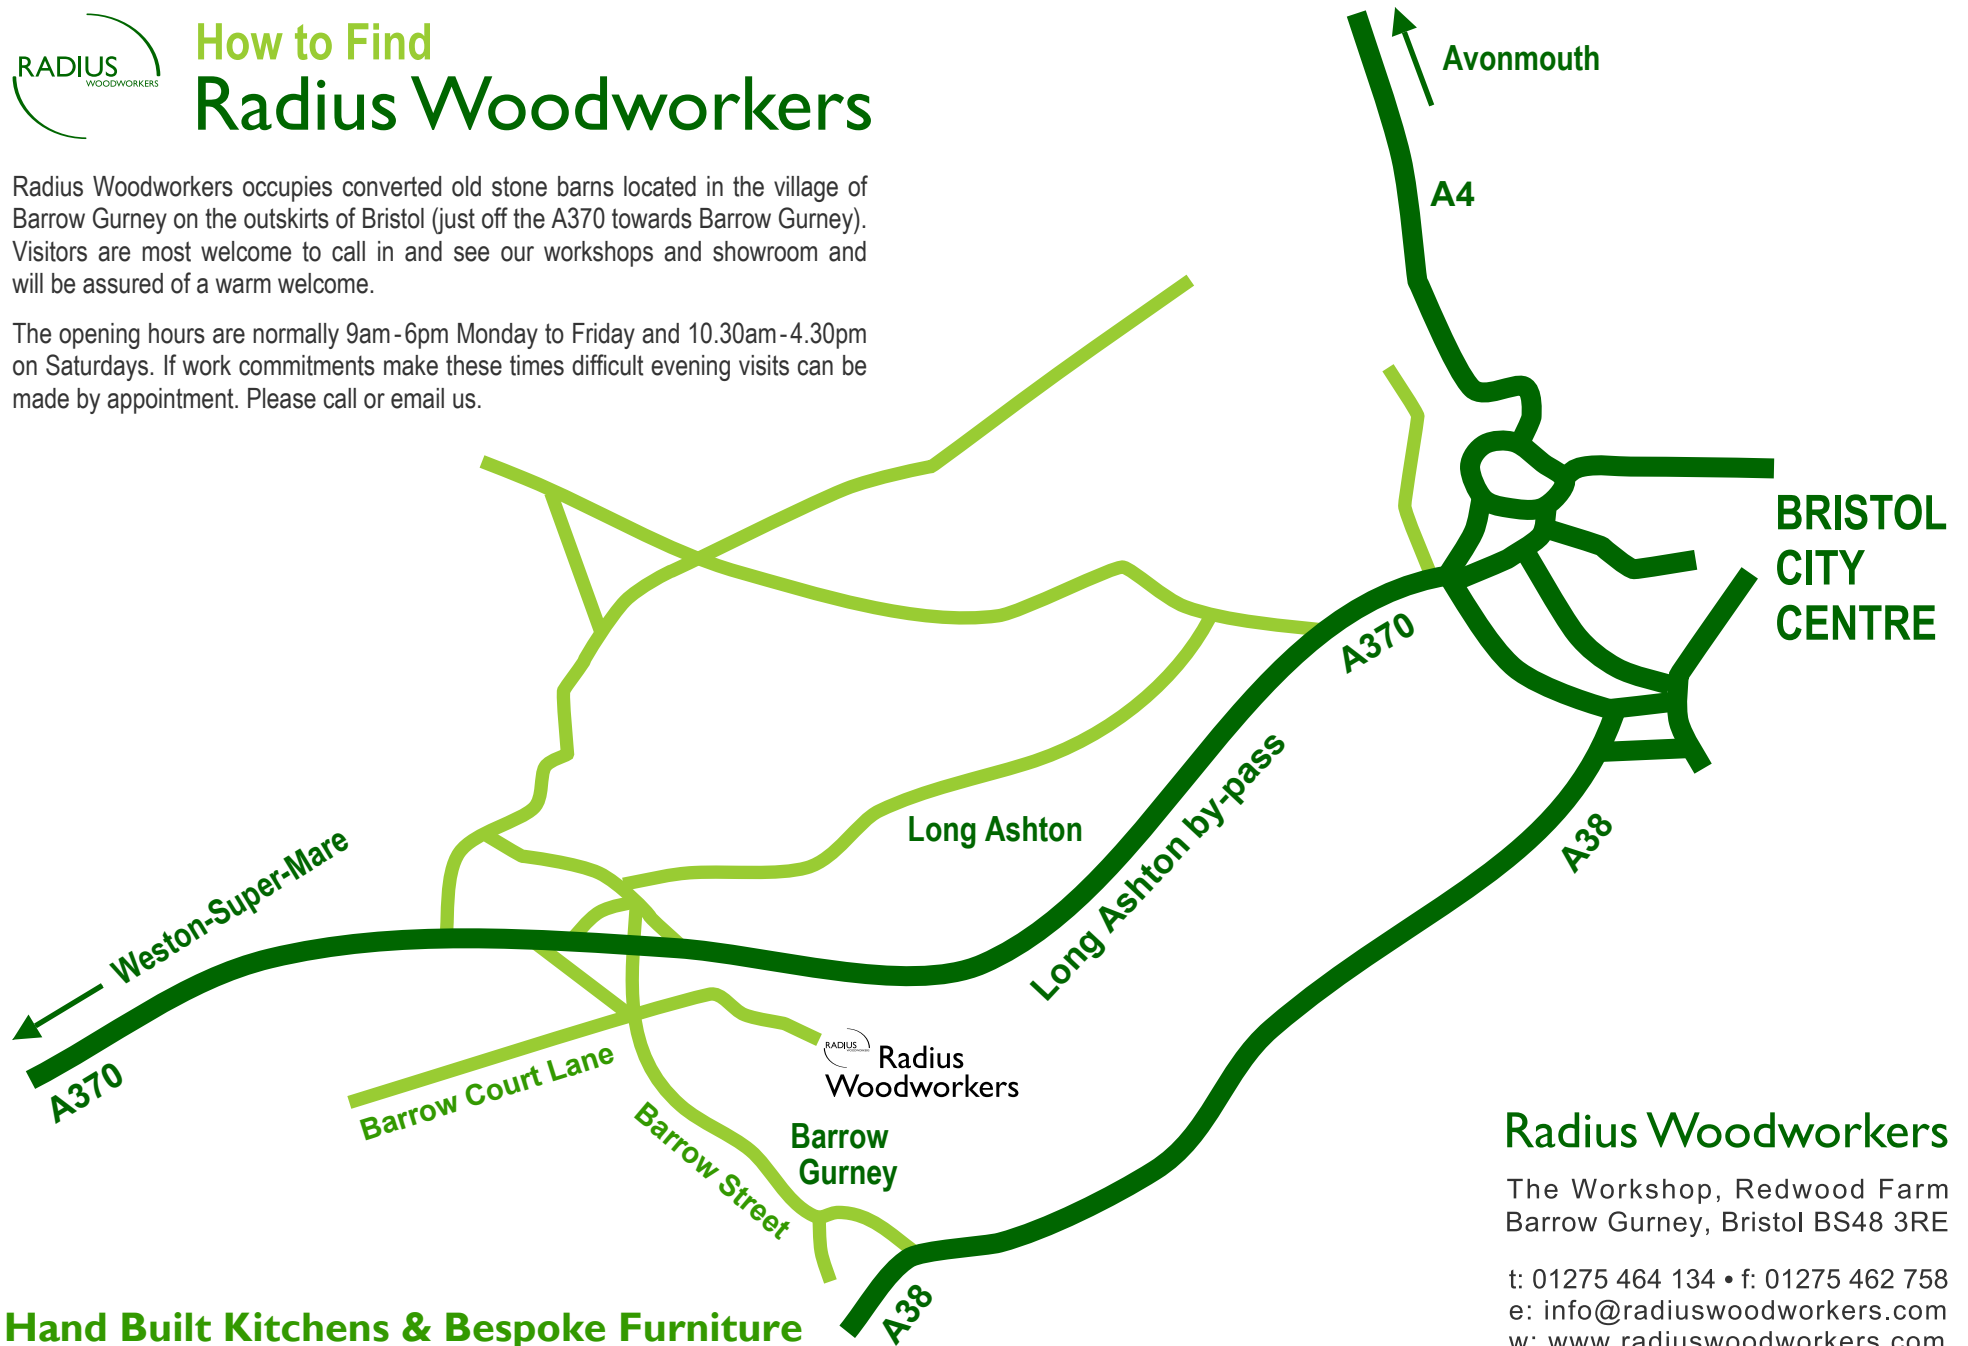

How to Find Radius Woodworkers

Radius Woodworkers occupies converted old stone barns located in the village of Barrow Gurney on the outskirts of Bristol (just off the A370 towards Barrow Gurney). Visitors are most welcome to call in and see our workshops and showroom and will be assured of a warm welcome.

The opening hours are normally 9am-6pm Monday to Friday and 10.30am-4.30pm on Saturdays. If work commitments make these times difficult evening visits can be made by appointment. Please call or email us.